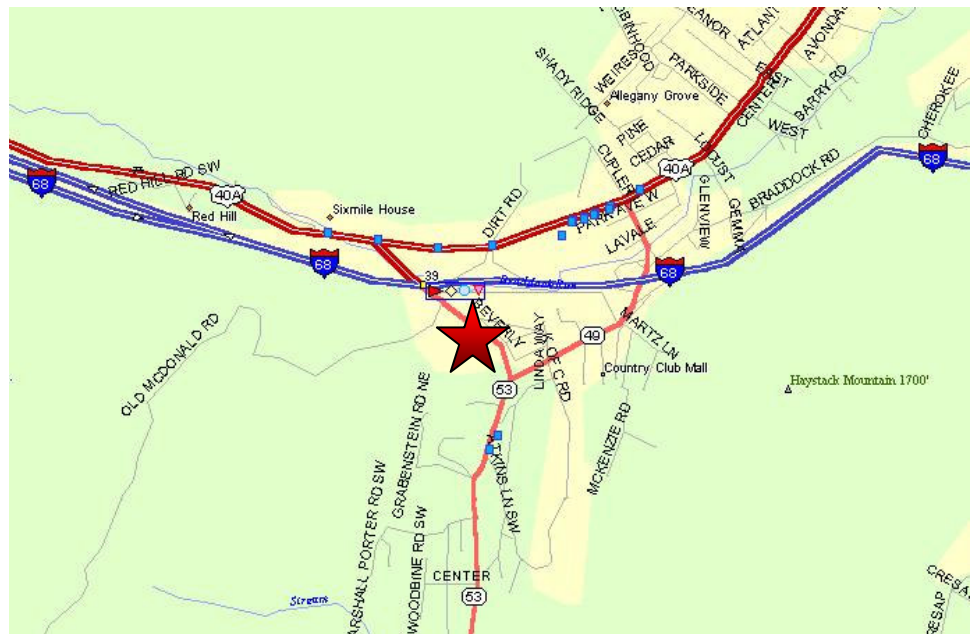

Contact Information

H.L. Libby Corporation
803 Commonwealth Drive
Warrendale, Pennsylvania
Phone (724) 935-3433
Fax (724) 935-3462